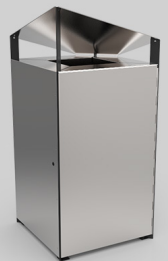

# Sturt Bin 120L

## Specifications

**DIMENSIONS\***  
W:600mm H:1310mm D:600mm

**CLADDING / CHUTE**  
Powder coated steel,

or Brushed 304 grade stainless steel.

**COVER**  
Powder coated steel,

or Brushed 304 grade stainless steel.

**FRAME**  
Powder coated steel,

or Brushed 304 grade stainless steel.

Alternative materials & finishes  
available upon request.

\*Dimensions may vary slightly  
depending on specified options.